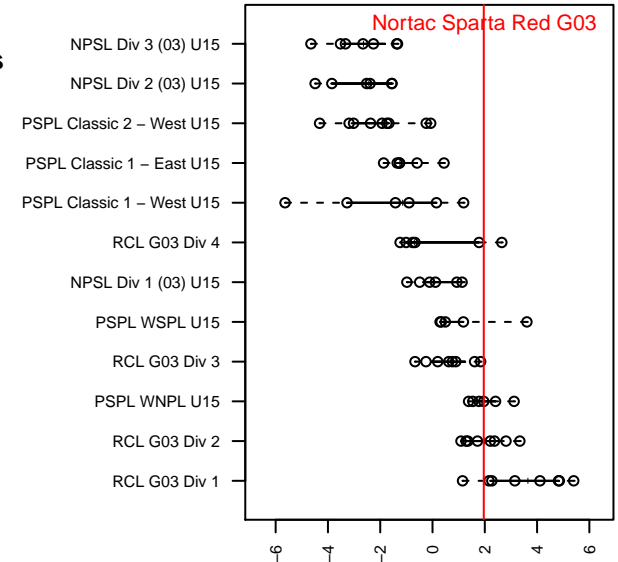

**attack and defense rating
relative to others at age
and all opponents in last 13 months**